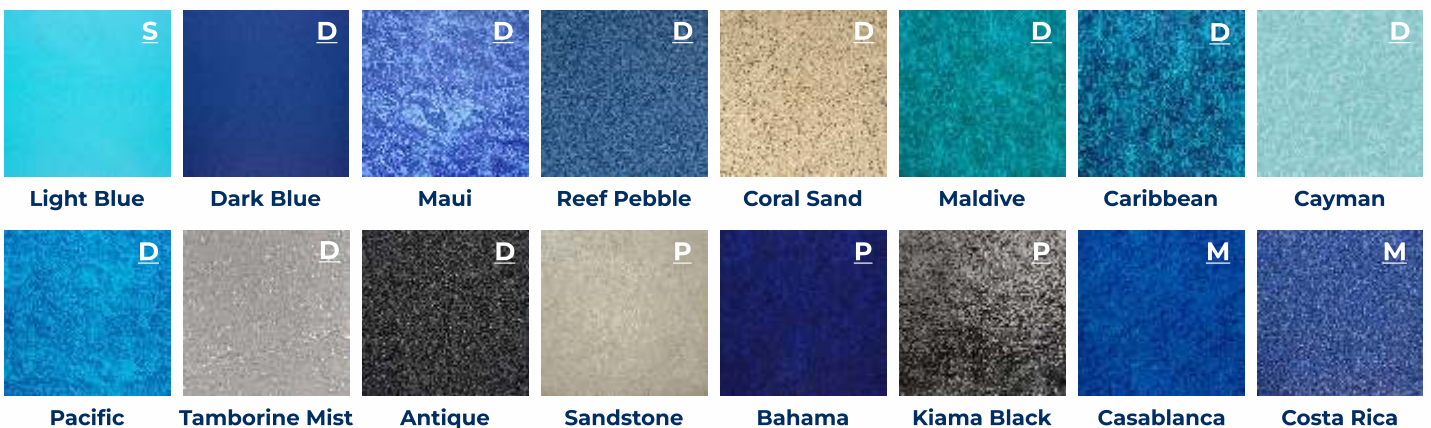

Colours Available Standard | Deluxe | Premium | Metallic