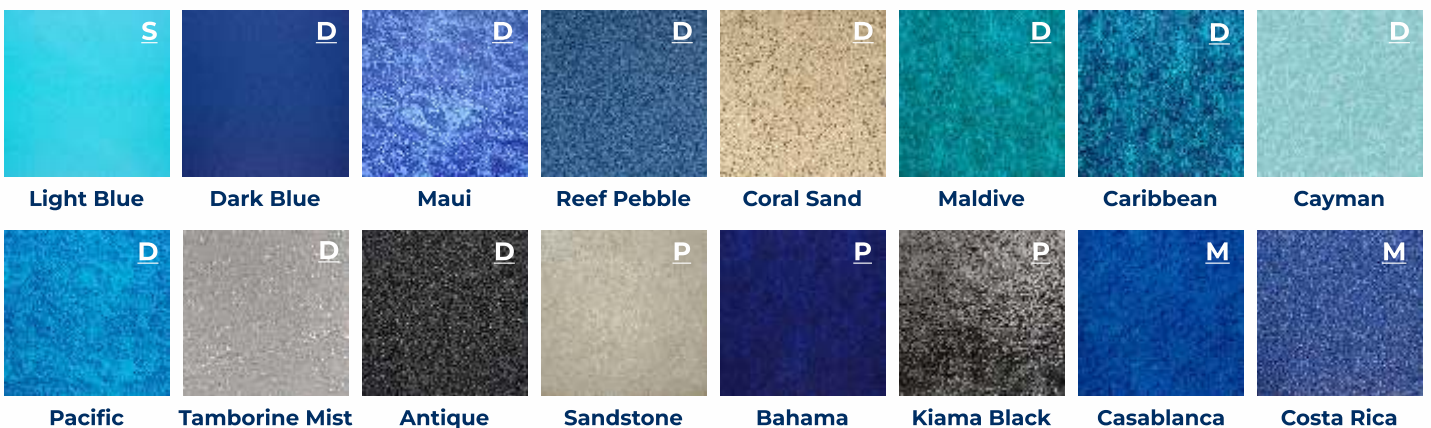

Colours Available Standard | Deluxe | Premium | Metallic

* Excludes installation | All Coastal Modular Pool Packages include Pump & Filter, Standard Liner, Plumbing, Skimmer, Ladder, Vacuum Hose, Brush, Scoop, Pole, Chemical Pack, Installation Guide.

Optional upgrades available:

- Approved Salt Chlorinator
- Dolphin Robotic Cleaner
- Heat Pump
- Solar Pool Cover & Roller
- LED Underwater Lighting
- Aqualux Liner Premium Colour Ranges